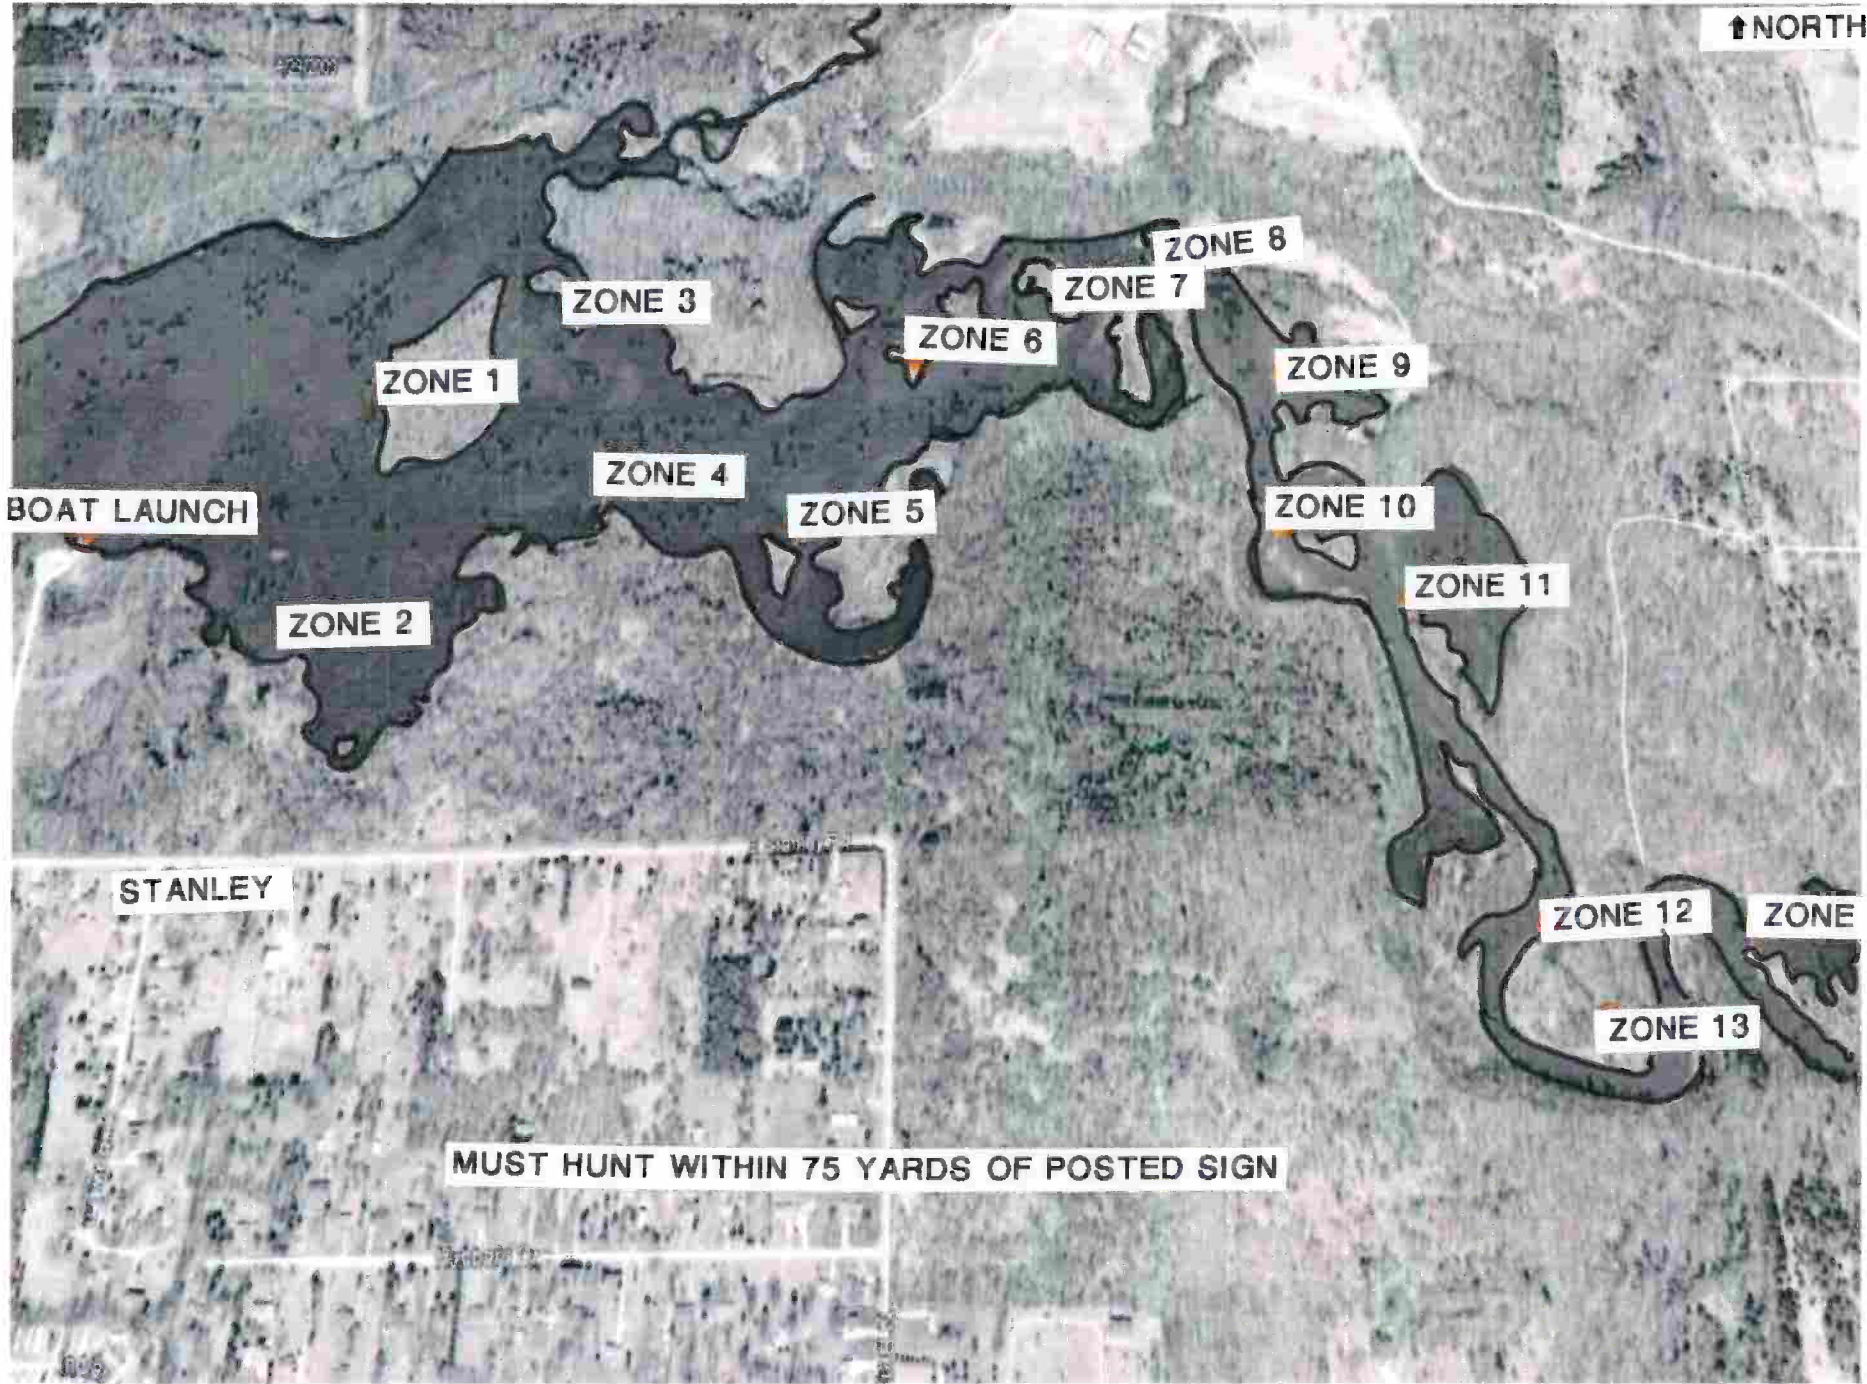

↑ NORTH

BOAT LAUNCH

ZONE 1

ZONE 3

ZONE 4

ZONE 5

ZONE 6

ZONE 7

ZONE 8

ZONE 9

ZONE 10

ZONE 11

STANLEY

ZONE 12

ZONE 14

ZONE 13

MUST HUNT WITHIN 75 YARDS OF POSTED SIGN